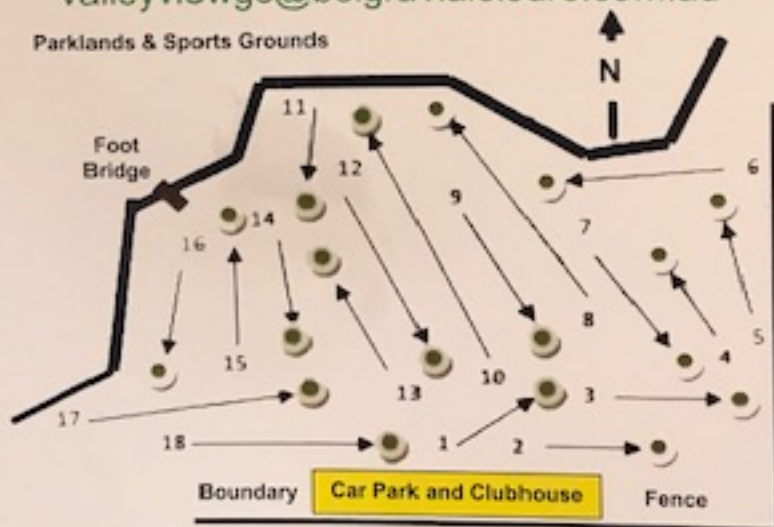

VALLEY VIEW
— GOLF COURSE —

Par 3 Golf Course

VALLEY VIEW PAR 3 GOLF COURSE

GRAND JUNCTION ROAD, VALLEY VIEW, Ph: 08 8263 2189
valleyviewgc@belgravialeisure.com.au

Parklands & Sports Grounds

Player

Marker

AVOID SLOW PLAY, EVERY PLAYER MUST HAVE A PUTTER, REPLACE DIVOTS

HOLE	metres	par	index	PLAYER			MARKER		
1	71	3	17						
2	78	3	6						
3	80	3	13						
4	74	3	15						
5	68	3	9						
6	96	3	11						
7	70	3	10						
8	126	3	2						
9	71	3	7						
OUT	734	27							

HOLE	metres	par	index						
10	146	3	1						
11	63	3	14						
12	97	3	5						
13	67	3	12						
14	72	3	8						
15	60	3	16						
16	60	3	18						
17	100	3	3						
18	100	3	4						
IN	765	27							
OUT	734	27							
TOTAL	1499	54							
HANDICAP									
NETT SCORE									